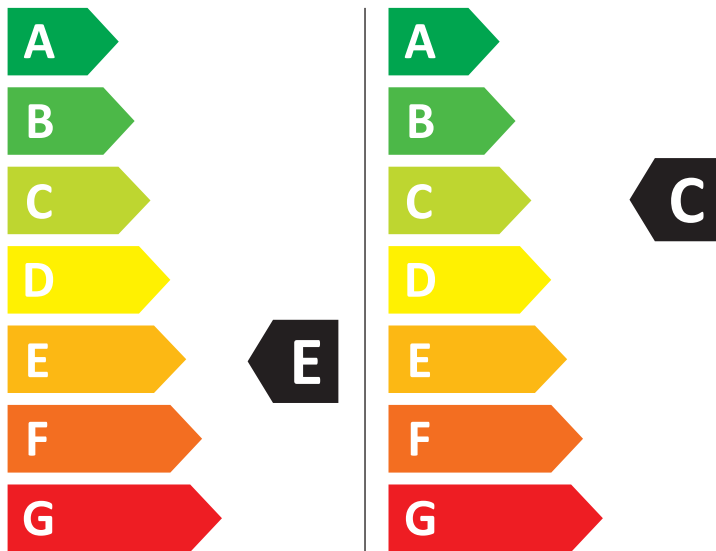

ENERG

SAMSUNG

WD80TA046BE

🚰 326 kWh/100🔄

💧 63 kWh/100🔄

5,0 kg 8,0 kg

80 L 48 L

6:47 3:26