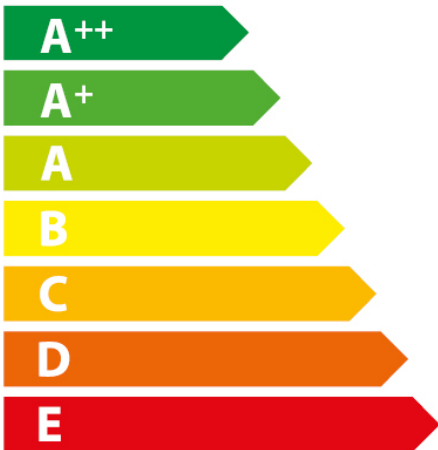

**ENERG**  
енергия · ενεργεια

Electrolux

LFP216S

**68**  
kWh/annum

Icon of a fan. Below it, the text 'ABCDEF**E**FG' indicates the energy efficiency class for this feature.

Icon of a lightbulb. Below it, the text 'ABCDEF**E**FG' indicates the energy efficiency class for this feature.

Icon of water droplets falling from a pipe. Below it, the text 'ABC**C**DEFG' indicates the energy efficiency class for this feature.

Icon of a speaker. Below it, the text '61dB' indicates the sound power level.