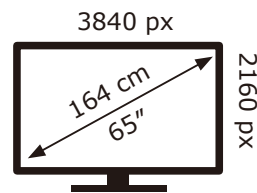

PHILIPS

65PML9507/12

106 kWh/1000h

PHILIPS

65PML9507/12

106 kWh/1000h

2019/2013

2019/2013