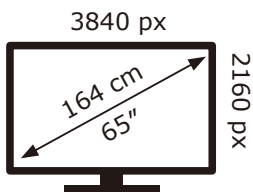

PHILIPS

65PML9507/12

106 kWh/1000h

PHILIPS

65PML9507/12

106 kWh/1000h

2019/2013

2019/2013