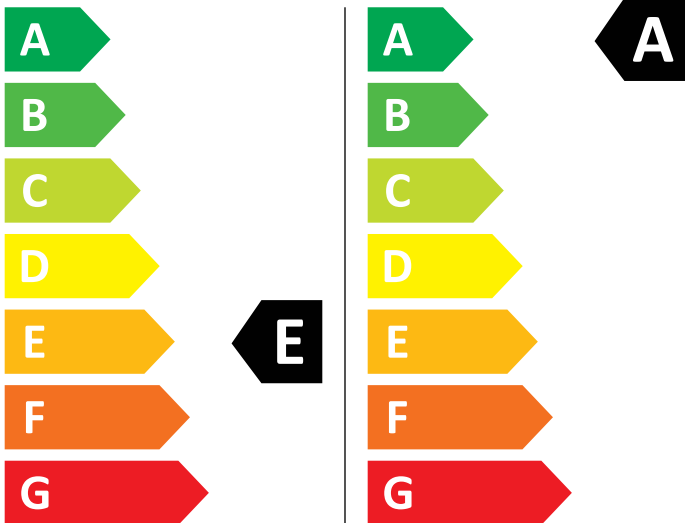

ENERG

Electrolux

EW7WO448WC 914610119

💧 325 kWh/100

💧 47 kWh/100

5,0 kg

8,0 kg

67 L