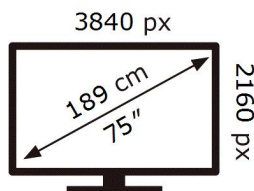

ENERG 

SAMSUNG

QE75Q80DAT

134 kWh/1000h

ABCDEF **G**

324 kWh/1000h

2019/2013