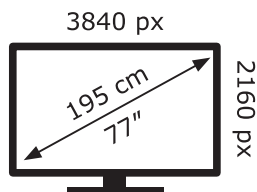

ENERG ⚡

LG Electronics

OLED77G23LA

124 kWh/1000h

ABCDEF**G**

306 kWh/1000h

2019/2013