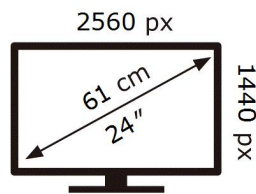

**ENERG**

**SAMSUNG**

S24A600NWU

**18** kWh/1000h

ABCDEF**G**

**22** kWh/1000h

2019/2013