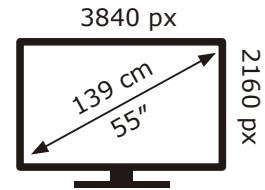

PHILIPS

55PUS8818/12

61 kWh/1000h

2019/2013

PHILIPS

55PUS8818/12

61 kWh/1000h

2019/2013