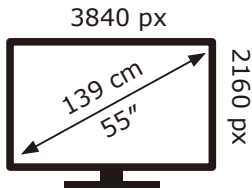

PHILIPS

55PUS8818/12

61 kWh/1000h

2019/2013

PHILIPS

55PUS8818/12

61 kWh/1000h

2019/2013