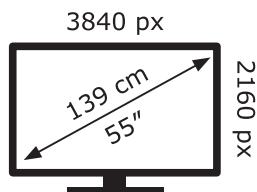

ENERG ⚡

LG Electronics

OLED55C21LA

81 kWh/1000h

ABCDEF**G**

152 kWh/1000h

2019/2013