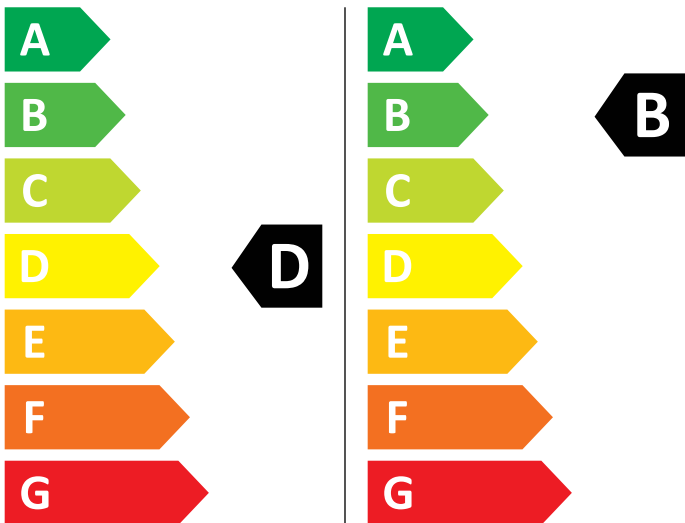

# ENERG

AEG

LWR96944BC 914610713

💧 275 kWh/100

💧 57 kWh/100

6,0 kg

9,0 kg

50 L