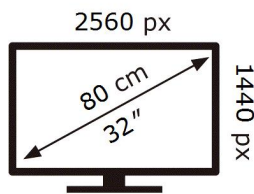

ENERG

SAMSUNG

S32AG550EP

33 kWh/1000h

ABCDEF **G**

HDR

66 kWh/1000h

2019/2013