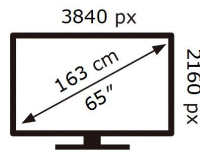

**ENERGY**

SAMSUNG

QE65LS03AAU

**124** kWh/1000h

ABCDEF **G**

**195** kWh/1000h

2019/2013