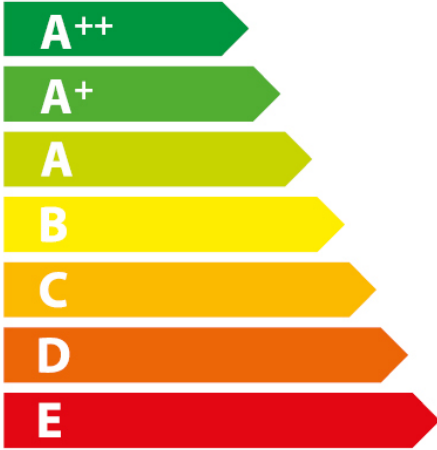

ENERG
енергия · ενεργεια

Electrolux

LFC316X

72
kWh/annum

Icon of a three-leaf plant inside a circle.

ABCD**E**FG

Icon of a lightbulb.

ABCD**E**FG

Icon of water droplets falling from a pipe.

ABC**D**EFG

Icon of a speaker with sound waves.

66dB

65/2014