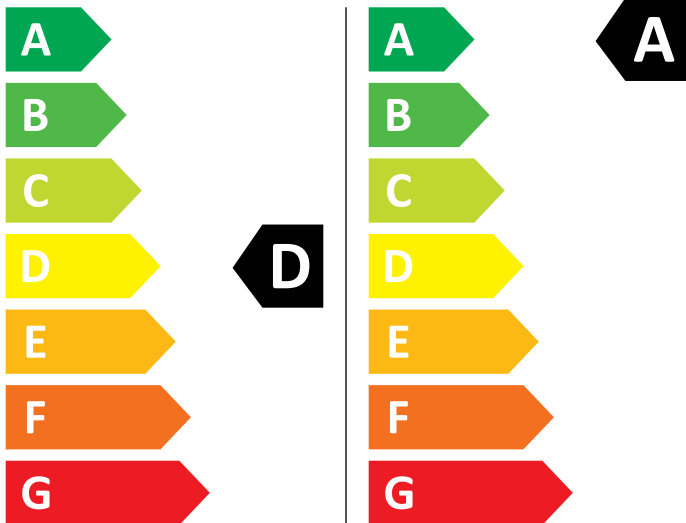

# ENERG

AEG

LWR73164QC 914611002

307 kWh/100

51 kWh/100

6,0 kg

10,0 kg

75 L