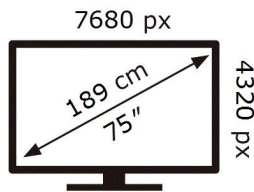

ENERG 

SAMSUNG

QE75QN900DT

137 kWh/1000h

ABCDEF **G**

HDR

408 kWh/1000h

2019/2013