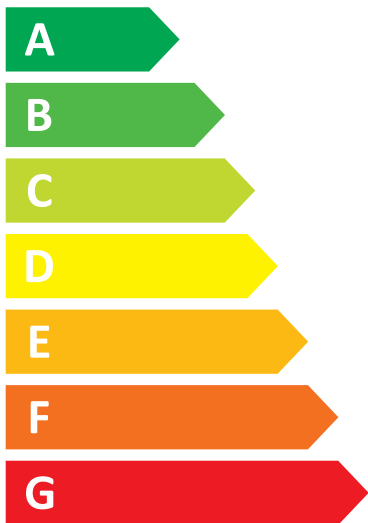

ENERG

AEG

LFR71862BC 914921753

42 kWh

8,0 kg

3:35

42 L

ABCDEFG