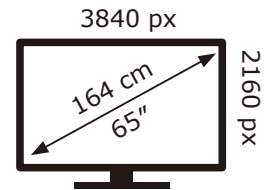

85 kWh/1000h

ABCDEF**G**
HDR
182 kWh/1000h