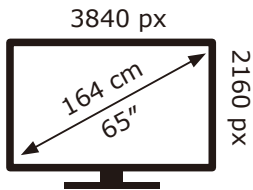

PHILIPS

65PUS8818/12

85 kWh/1000h

ABCDEF**G**
HDR
182 kWh/1000h

2019/2013

PHILIPS

65PUS8818/12

85 kWh/1000h